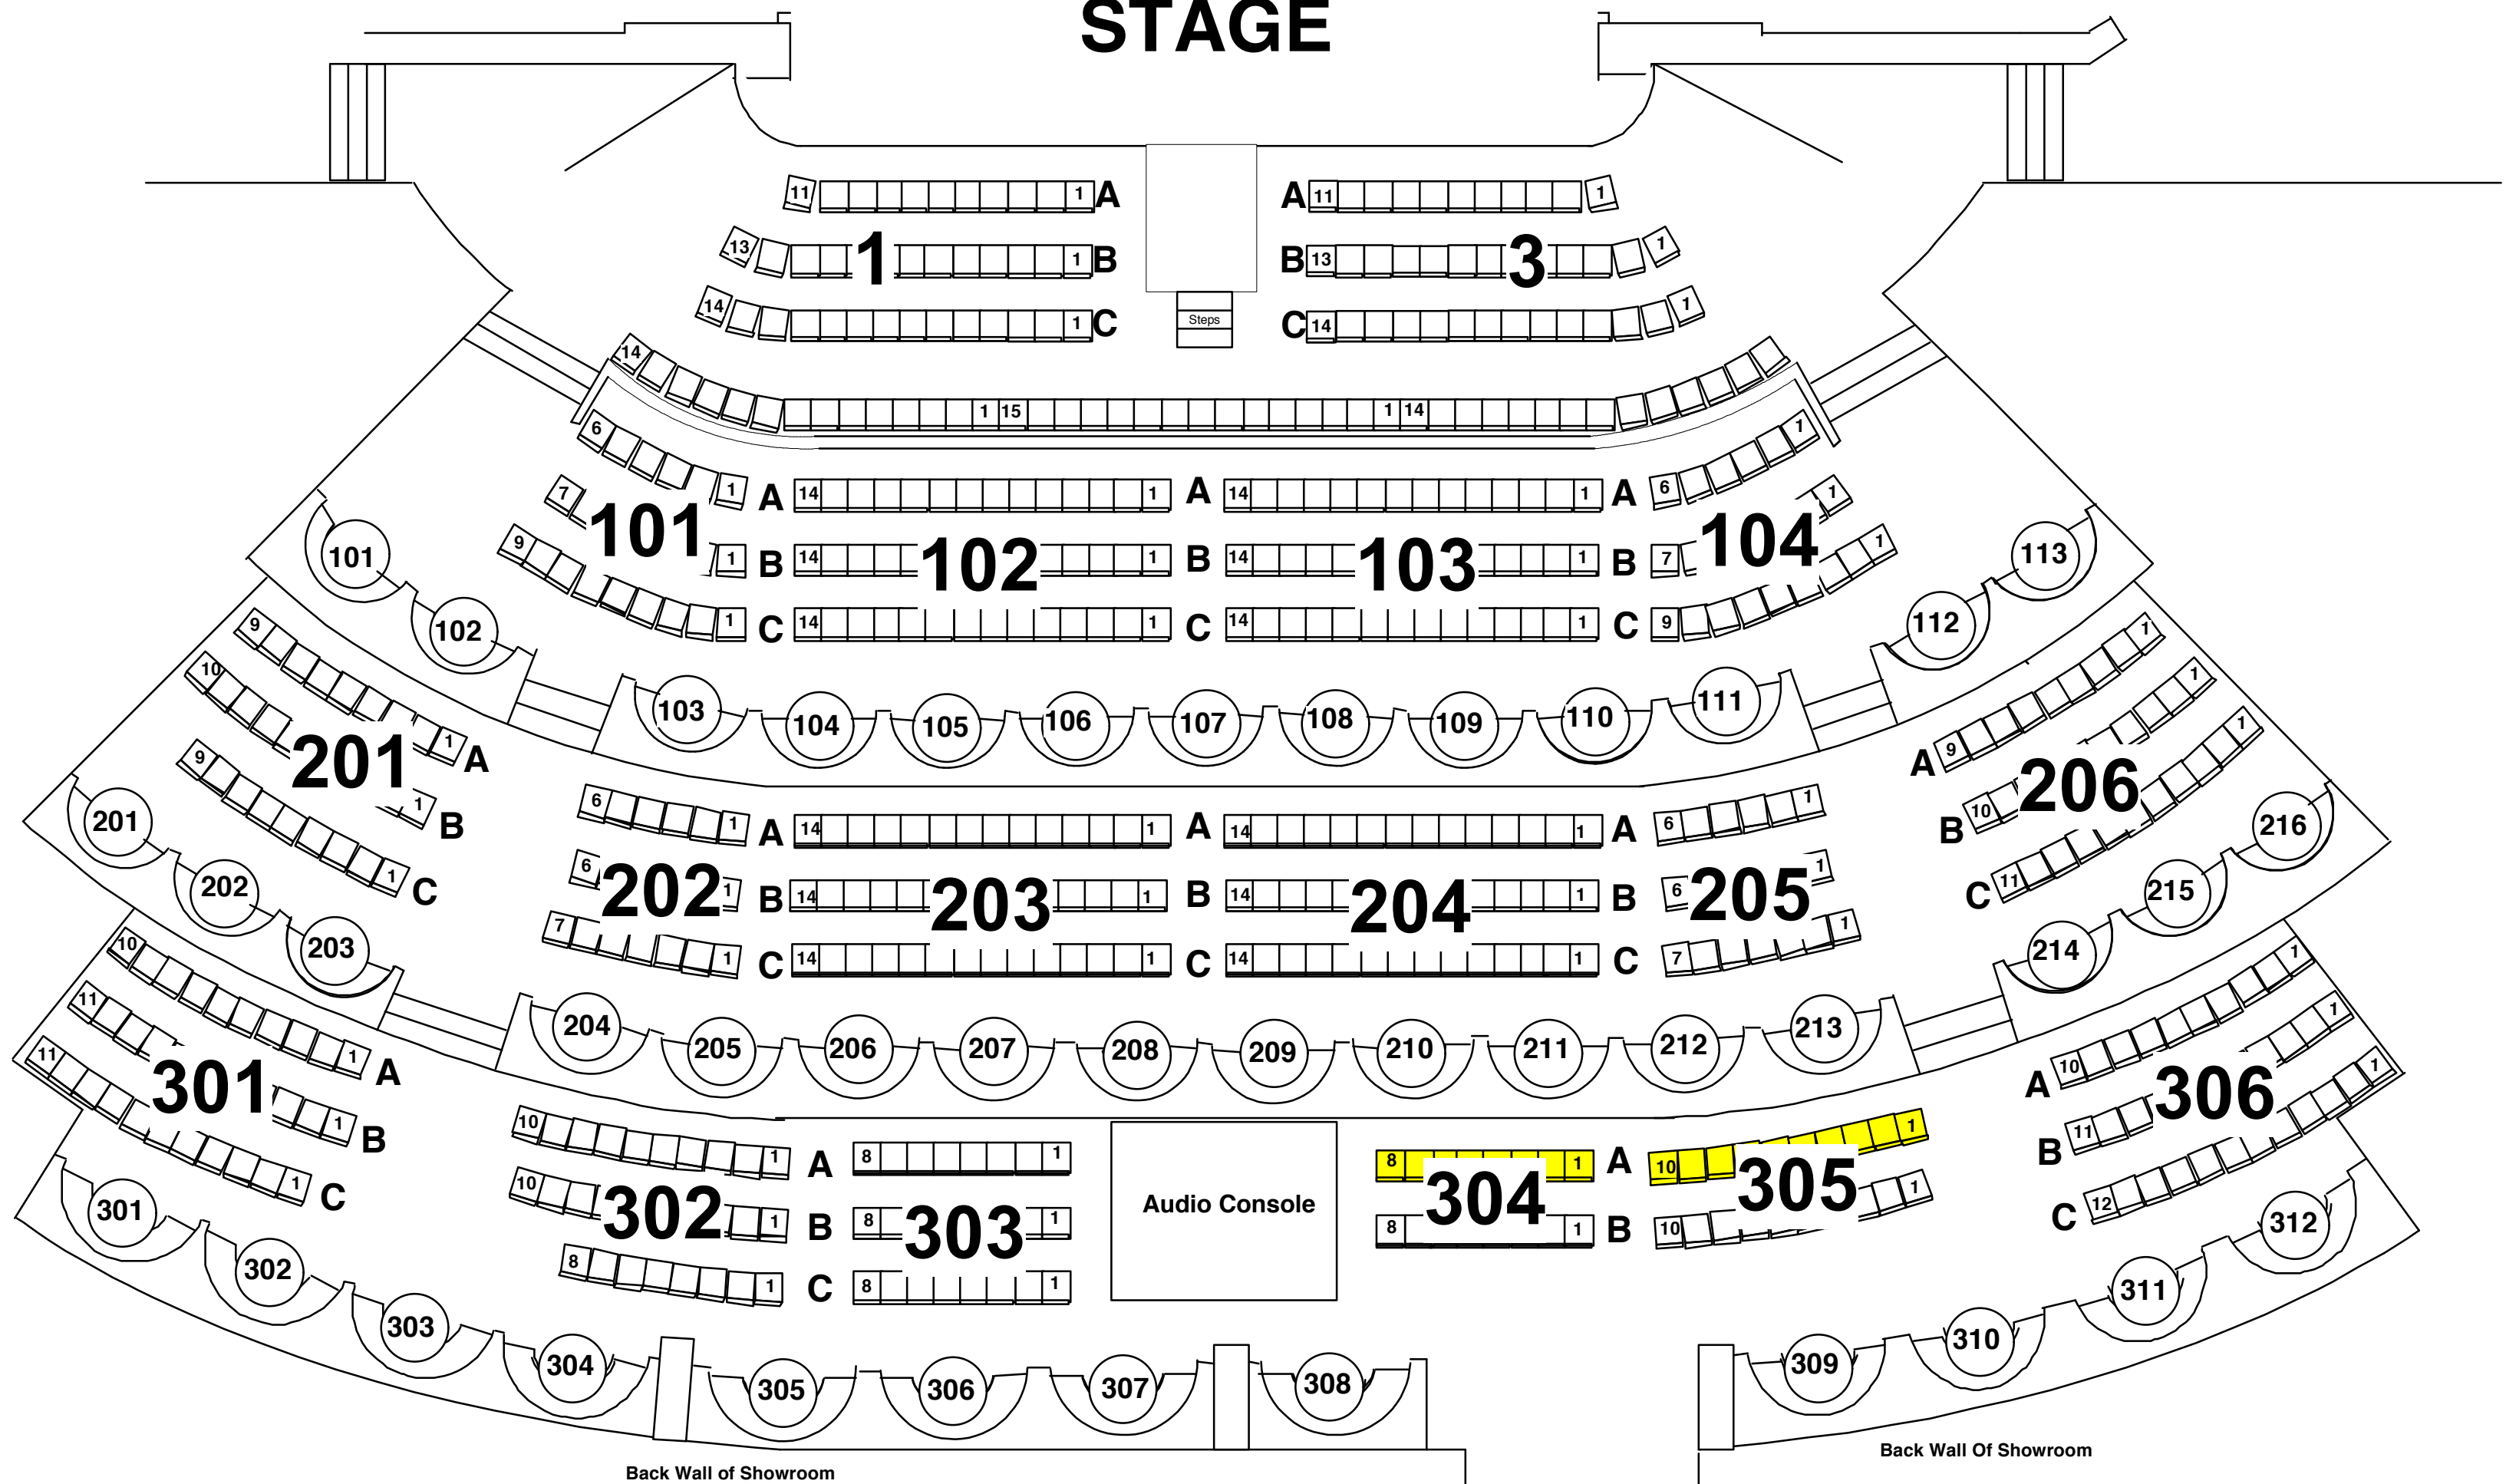

STAGE

TRUMP PLAZA HOTEL AND CASINO	
CARNIVAL OF WONDERS	
SCALE : 1/8"=1'	DRAWN BY : ES
DATE : 5 / 9 / 01	REVISED : 4/22/09
Capacity - 744	